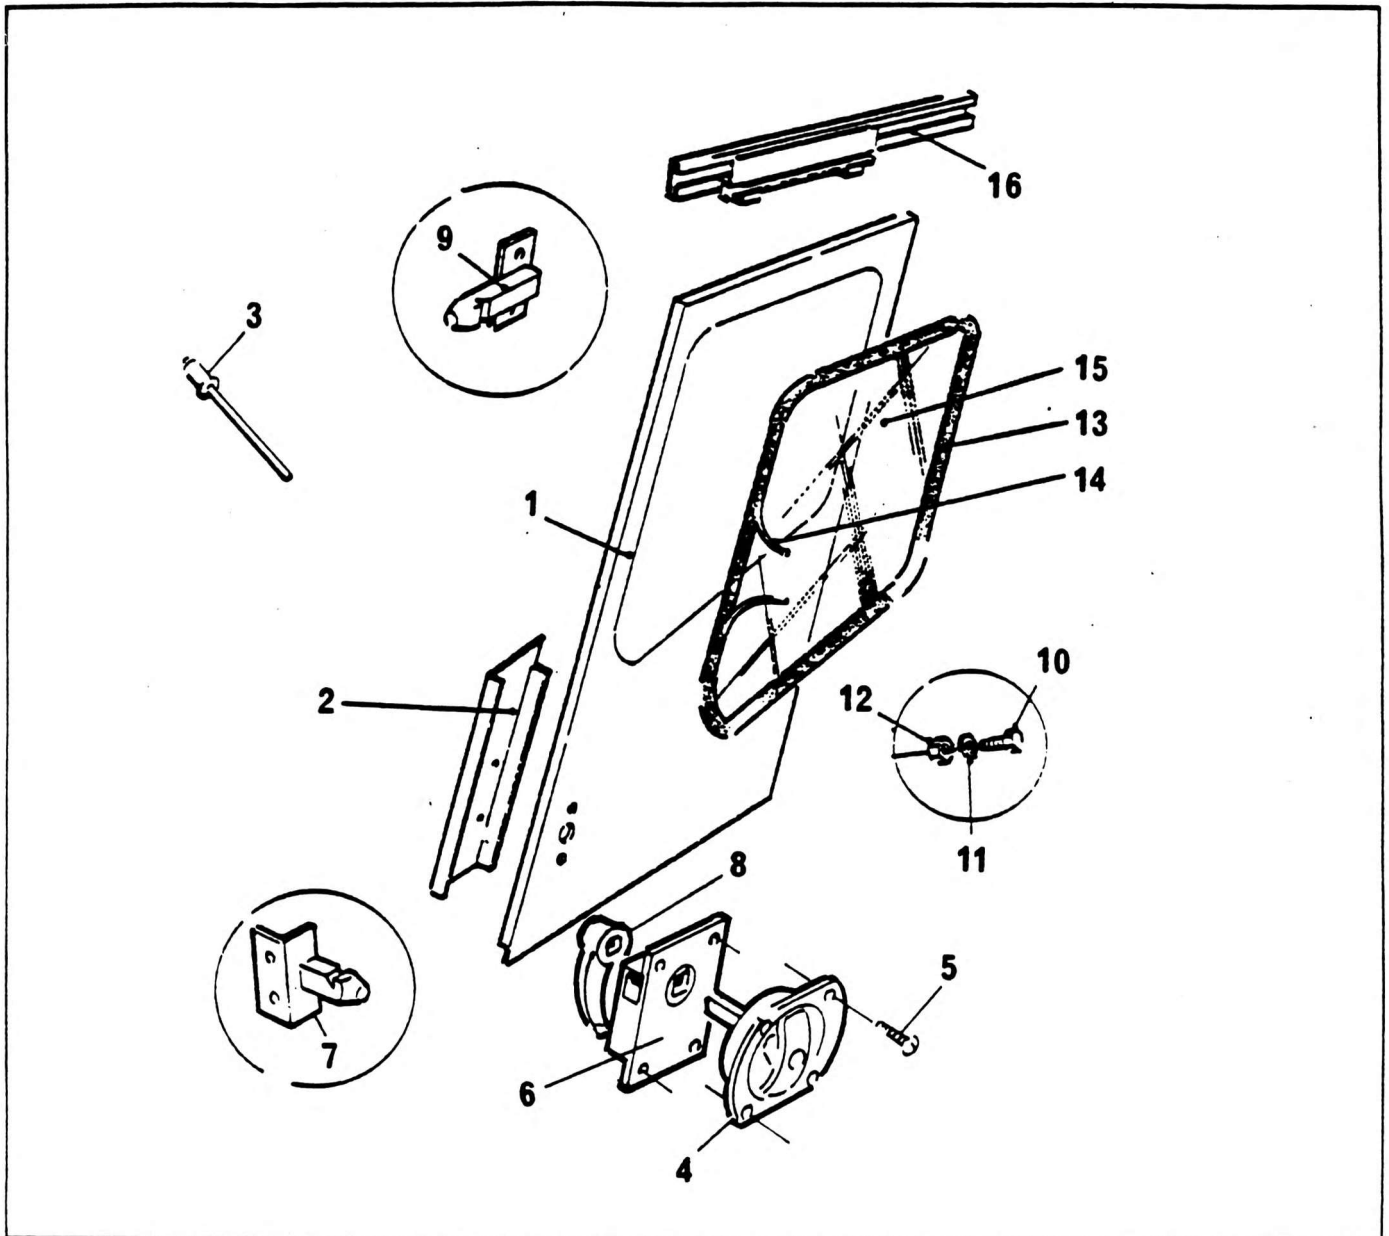

DOOR ASSY LOCK SUPERCAB

NO.	PART NO.	QTY.	DESCRIPTION	NO.	PART NO.	QTY.	DESCRIPTION
1	6-392-990177	1	Door Super Cab	15	8790043	1	Window Door Super Cab
2	6-679-991093	1	Panel	16	6-392-990098	1	Sliding Door Gear Assy
3	501741	2	Rivet 5/32				
4	6-511-990111	1	Door Handle Assy				
5	7058109	8	Self Tapper No. 8 x 3/8" Long				
6	8738225	1	Lock Sliding Door				
7	6-585-990035	1	Latch Pin Door Catch				
8	175722	1	Door Handle Internal				
9	6-585-990034	1	Latch Pin Door Stop				
10	7045002	4	Screw Hex Head M5 x 12 Long				
11	7067217	4	Washer Spring M5				
12	7-661-130003	4	M5 Nut				
13	172321	1	Self Sealing Section				
14	172322	1	Filler Strip				